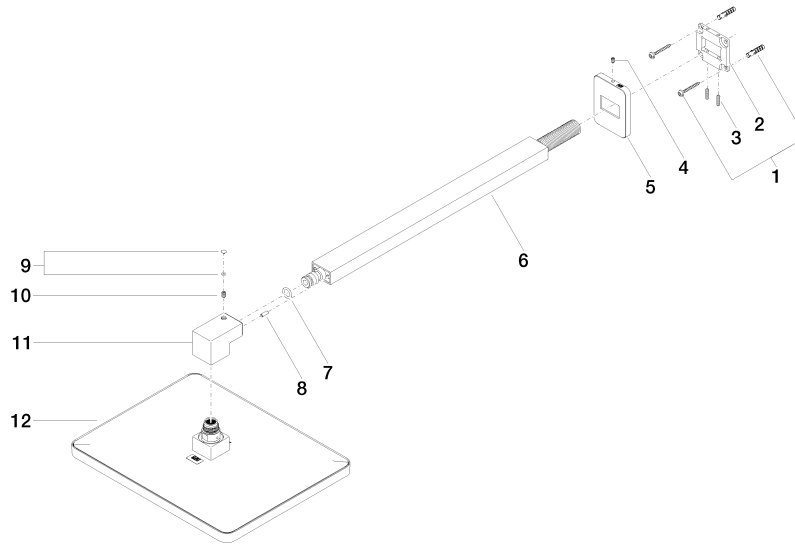

LULU Rain shower with wall fixing 300 x 240 mm - Chrome

LULU

28 786 710

- 450mm projection
- rain shower 300 x 240mm
- PURE RAIN, max. flow rate 20 l/min (at 3 bar)
- Function from: 12 l/min
- rosette 78 x 60 mm
- 1/2" connection
- with anti-scale system
- quick clearing
- WRAS 1707033

Recommended miscellaneous

- Concealed wall elbow -** 35 085 970 90
- max. recess depth 163 mm
 - min. recess depth 90 mm

28 786 710

mm [inches]

Certificates

LGA_29229.

WRAS_2212012.

LGA_38662.

28 786 710

Spare parts list

No.	Item Number	Name	Quantity used	Delivery time
1	04 30 31 032 00 90	fixing set	1	2
2	09 30 11 160 90	disc	1	2
3	09 31 11 084 90	pin	2	2
4	09 31 11 048 90	pin	1	2
5	09 27 71 019-00	rosette	1	10
6	04 28 22 247 20-00	pipe	1	10
7	90 14 10 011 00 90	seal	1	2
8	09 31 11 040 90	pin	1	2
9	90 31 20 087 00-00	plug	1	10
10	09 31 11 036 90	pin	1	2
11	09 17 01 180-00	connection	1	10
12	04 12 05 062 00-00	shower	1	10