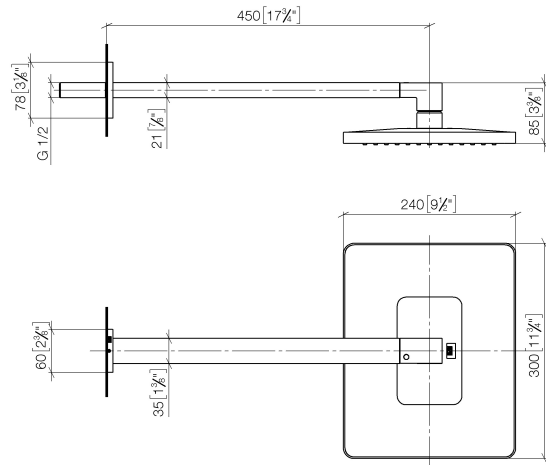

LULU Rain shower with wall fixing 300 x 240 mm - Chrome

LULU

28 786 710

- 450mm projection
- rain shower 300 x 240mm
- PURE RAIN, max. flow rate 20 l/min (at 3 bar)
- Function from: 12 l/min
- rosette 78 x 60 mm
- 1/2" connection
- with anti-scale system
- quick clearing
- WRAS 1707033

Product change as of 1st April 2024: max. flow 20l/min

	Chrome	28 786 710-00
	Brushed Platinum	28 786 710-06
	Platinum	28 786 710-08
	Brushed Durabronze (23kt Gold)	28 786 710-28
	Brushed Dark Platinum	28 786 710-99

Recommended miscellaneous

- Concealed wall elbow -** 35 085 970 90
- max. recess depth 163 mm
 - min. recess depth 90 mm

28 786 710

mm [inches]

Certificates

LGA_29229.

WRAS_2212012.

LGA_38662.

28 786 710

Spare parts list

No.	Item Number	Name	Quantity used	Delivery time
1	04 30 31 032 00 90	fixing set	1	2
2	09 30 11 160 90	disc	1	2
3	09 31 11 084 90	pin	2	2
4	09 31 11 048 90	pin	1	2
5	09 27 71 019-00	rosette	1	10
6	04 28 22 247 20-00	pipe	1	10
7	90 14 10 011 00 90	seal	1	2
8	09 31 11 040 90	pin	1	2
9	90 31 20 087 00-00	plug	1	10
10	09 31 11 036 90	pin	1	2
11	09 17 01 180-00	connection	1	10
12	04 12 05 062 00-00	shower	1	10